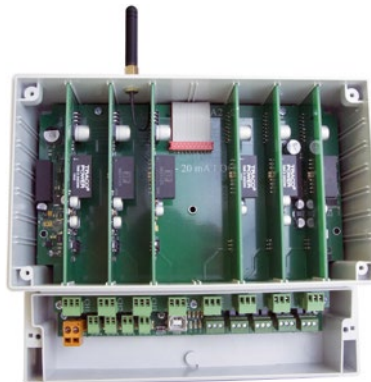

SIMRANGER GSM 2 Hire

WANT A FAST FIX REMOTE COMMS SYSTEM TO MONITOR, RETRIEVE DATA AND REGAIN CONTROL?

- > Hire prices from **£255.00 + VAT per month**
- > Price includes all data charges
- > Installation service available
- > Basic hire includes **2 x GSM 2 Units:**
1 x Analogue
1 x Digital 'Mirrored' Comms along with a fail relay
- > BACS or Credit Card payments accepted.

Typical Application

RESERVOIR LEVEL PUMP CONTROL VIA REMOTE GSM2 COMMS

GSM2 Features

- > Low Power - Will work off Solar Power If Required
- > Come Fully Programmed Ready To Use as a matched Pair
- > SIM Cards and Data Package included in all Hire Charges
- > 'LED's Indicate System Status for Comms, Relays, GSM Signal Strength, and Fault Diagnosis
- > Updates Up to Every Minute if Required
- > Failsafe States Fully Programmable to Fail Low, Fail High or Fail Hold
- > Min 2 month hire period
- > Basic price comes with up to 2 mins comms max
- > Comms Update Cycle Range Programmable 1 to 255 minutes
- > See www.simranger.co.uk For Full Details on GSM Features
- > **Reservoir Level Control**
- > **River Quality Monitoring**
- > **Over Pumper Fail Alarms and Fuel Levels**
- > **Site System Monitoring**
- > **Remote Start Pumps etc**